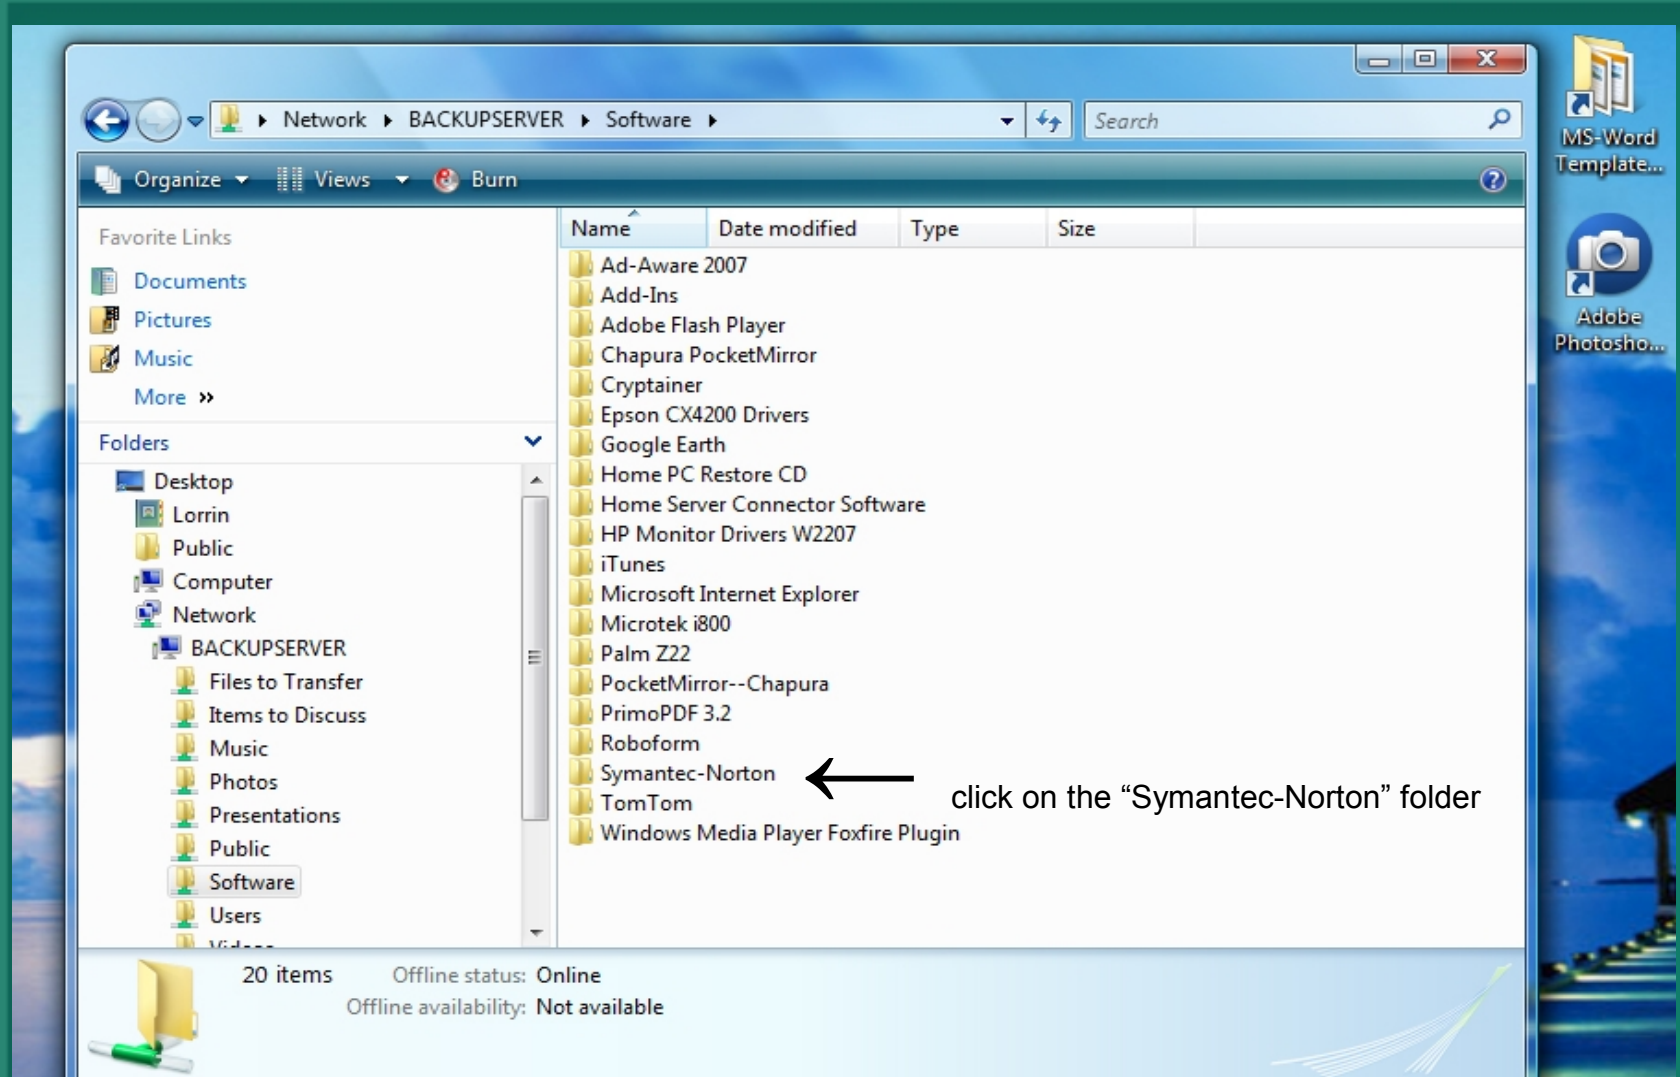

62 items

Click to add notes

MediaSmart Home Server

What files on the server look like...

The Desktop

The screenshot shows a Windows desktop with a blue background featuring a pier extending into the ocean. The desktop is populated with numerous icons, including Adobe Reader 8, Windows Media Center, EPSON Scan, iTunes, HP Total Care Advisor, HP MediaSmart, GoodSync, Cryptoliner PE, Shared Folders, QuickTime Player, Norton Internet Security, Ad-Aware 2007, Microsoft Student World Wide, Encarta Kids 2008, Learning Essentials for Kids, Encarta Dictionaries, Google Earth, MS-Word Template, OUTSTANDING COMPUTE, SHOPPING LIST.doc, Notable Computer, Periodic Manual Ba, Mahlzeiten, Adobe Photoshop, and Recycle Bin. On the right side, there is a vertical stack of widgets: a clock showing approximately 10:10, a news feed with headlines like 'Rice wins Chinese he...', 'Afghan blast kills 5 p...', 'NATO confronts a fic...', and 'Clinton throws the 'k...', a Norton security widget with a 'HOME' button, a weather widget for Vienna, VA showing 27° and a forecast for Thursday with a high of 38° and a low of 18°, and a calendar widget for February 2008 showing the 28th as a Thursday. The taskbar at the bottom contains the Start button, several application icons, and the system tray with the time 11:29 AM.

← click on the "Shared Folders" folder

Shared folders on MediaSmart Server

After clicking on the “Software” folder...

Contents of the "Symantec-Norton" folder...

The screenshot shows a Windows Explorer window with the address bar set to 'BACKUPSERVER > Software > Symantec-Norton'. The window displays a list of three files in a table format. The left sidebar shows a 'Folders' list with 'Symantec-Norton' selected. The status bar at the bottom indicates '3 items' and 'Offline status: Online'.