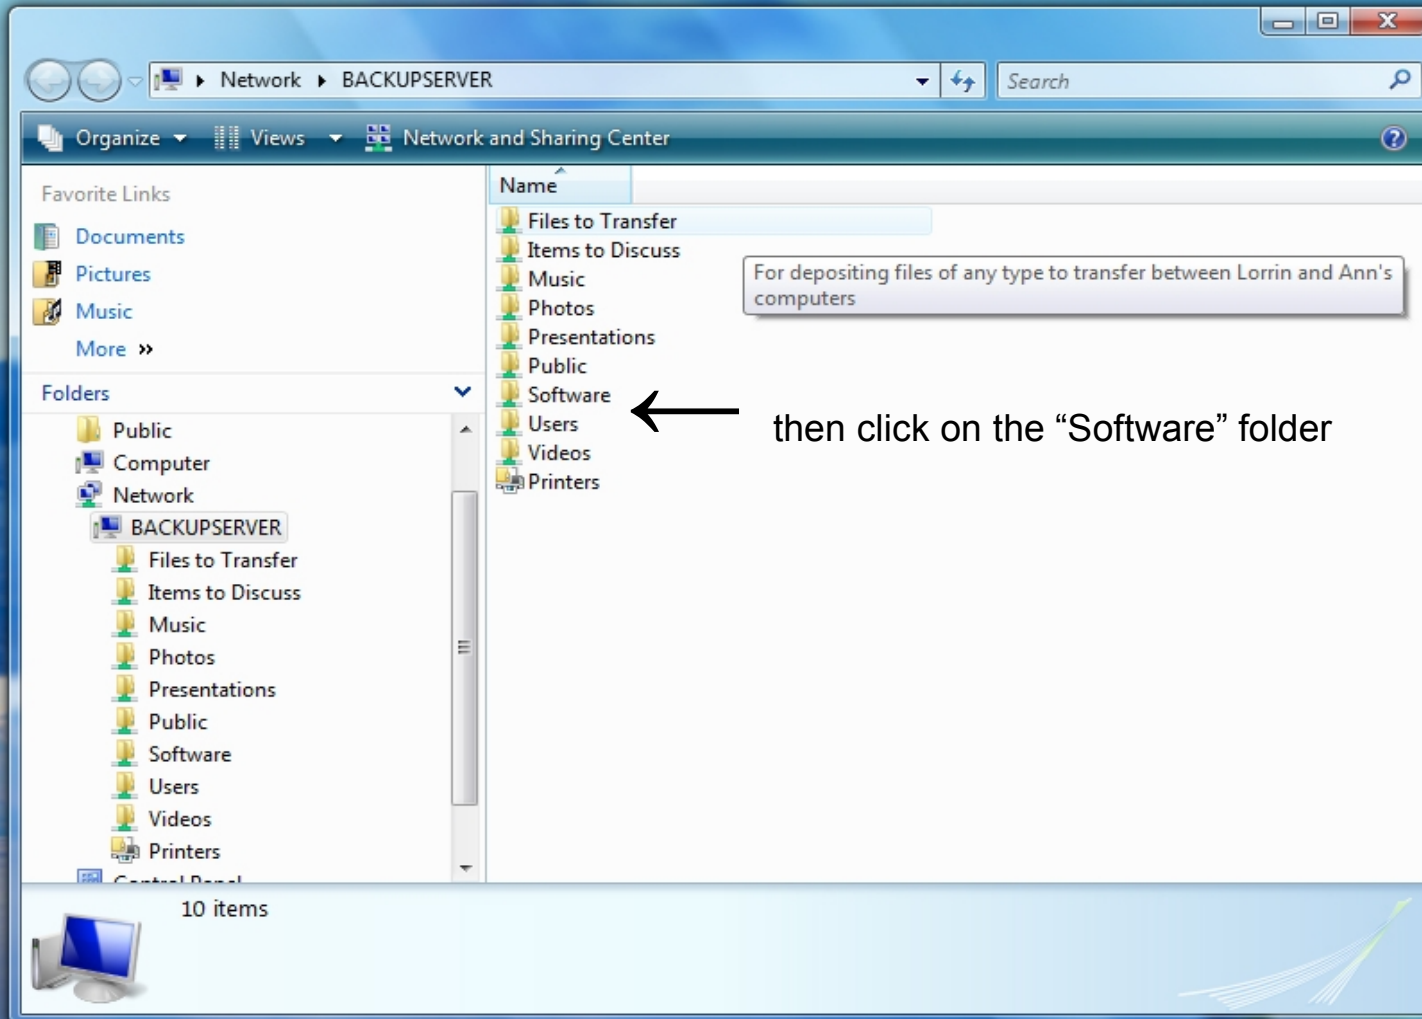

62 items

Click to add notes

MediaSmart Home Server

What files on the server look like...

The Desktop

The screenshot shows a Windows desktop with a blue background featuring a pier extending into the ocean. The desktop is populated with numerous icons, including Adobe Reader 8, Windows Media Center, EPSON Scan, iTunes, HP Total Care Advisor, HP MediaSmart, GoodSync, Cryptoliner PE, Shared Folders, QuickTime Player, Norton Internet Security, Ad-Aware 2007, Microsoft Student World Wide, Encarta Kids 2008, Learning Essentials for Kids, Encarta Dictionaries, Google Earth, MS-Word Template, OUTSTANDING COMPUTE, SHOPPING LIST.doc, Notable Computer, Periodic Manual Ba, Mahlzeiten, Adobe Photoshop, and Recycle Bin. On the right side, there is a vertical stack of widgets: a clock showing approximately 10:10, a news feed with headlines like 'Rice wins Chinese he...', 'Afghan blast kills 5 p...', 'NATO confronts a fic...', and 'Clinton throws the 'k...', a Norton security widget with a 'HOME' button, a weather widget for Vienna, VA showing 27° and a forecast for Thursday with a high of 38° and a low of 18°, and a calendar widget for February 2008 showing the 28th as a Thursday. The taskbar at the bottom contains the Start button, several application icons, and the system tray with the time 11:29 AM.

← click on the "Shared Folders" folder

Shared folders on MediaSmart Server

After clicking on the “Software” folder...

Contents of the "Symantec-Norton" folder...

The screenshot shows a Windows Explorer window with the address bar set to 'BACKUPSERVER > Software > Symantec-Norton'. The window displays a list of three files in a table format. The left sidebar shows a 'Folders' list with 'Symantec-Norton' selected. The status bar at the bottom indicates '3 items' and 'Offline status: Online'.